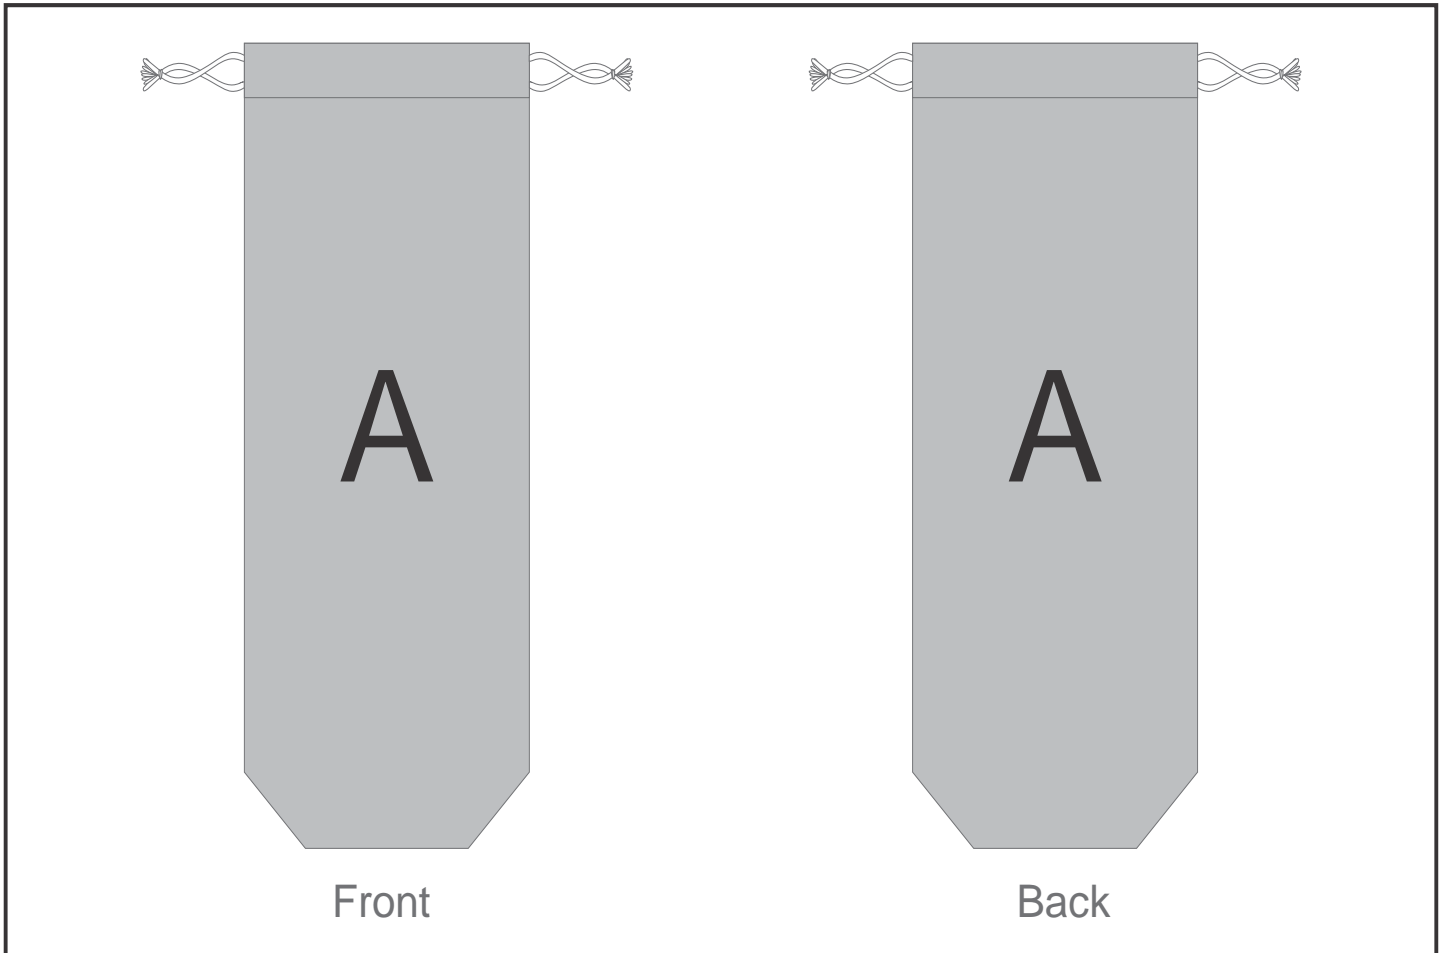

SG-HP-175-G

PPS Hoppla Topsy RPET Wine Bottle Drawstring Bag

Need to know:

- Includes 1-Position Sublimation (setup fees apply)
- Please Note: We cannot guarantee 100% logo Alignment on all Brandable Panels.

Branding Options:

Position	Branding Method (Branding Code)	No. of Colours	Dimension
A	Custom Sublimation A (CPSUB-A)	Full Colour	903mm wide x 178mm high